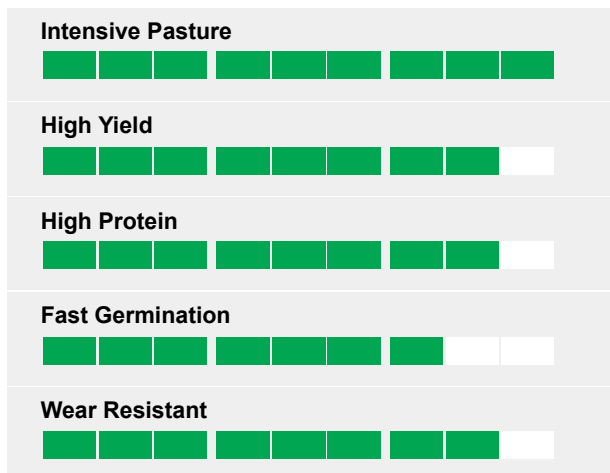

VERSAMAX ORIGINAL

ForageMax

VERSAMAX ORIGINAL

Multi functional Versamax

- All-round mixtures
- High productivity
- Climate-optimized versions

Ratings

VersaMax - Original

All-round mixtures with high productivity

VersaMax - Original is ideal for intensive pasture with excellent combination of high nutrition value and milk yield with high wear tolerance of sward.

Seeding rate, KG/HA: 25-30

Versamax Original

Duration: 3-6 years

Mixture Composition	
Perennial ryegrass intermediate tetraploid	50 %
Timothy	11 %
Festulolium type ryegrass	11 %
White clover small- & medium-large leaved	4 + 8 %
Smooth-stalked meadow-grass & red fescue	5 + 11 %